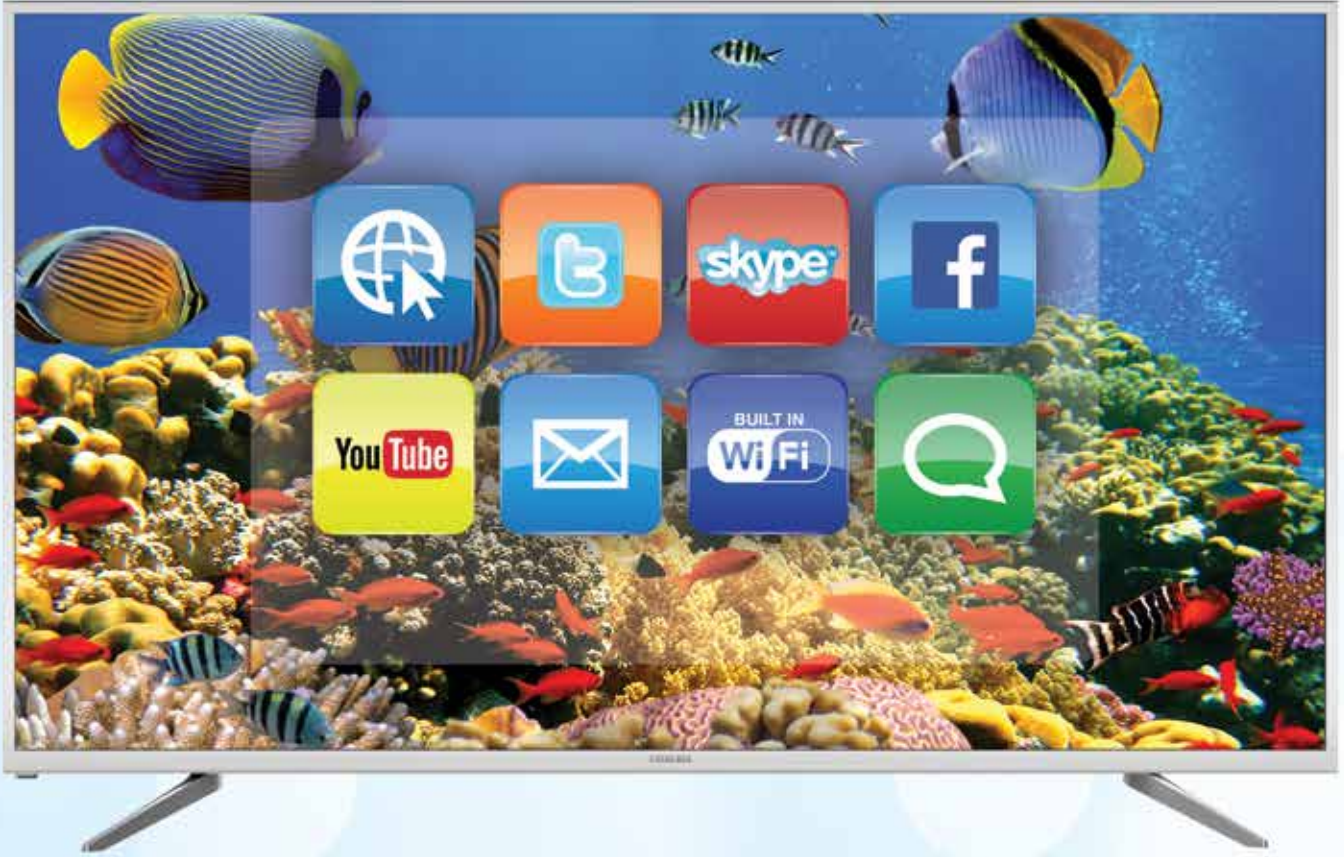

UHD SMART LED TELEVISIONS

UHD75SLEDT

تلفزيون ذكي قياس 75 بوصة مزود بشاشة LED فائقة الدقة
75" UHD SMART LED TV

DVB T2

- Metal Frame & Stand
- Panel Resolution: 3840*2160 (4K*2K),
- 60Hz Refresh Rate • DVB T2 – Digital Tuner
- Android 5.1, Built-in WIFI and also DLNA
- SMART APP's such as Twitter, YouTube, Facebook, Skype
- Quad Core Processor • 1 GB RAM & 8GB Flash drive
- 100Hz Motion Frequency • Digital and Analog TV
- Sleep Timer • Auto Power Off
- 20W Speaker power output • Ultra Slim Frame
- OSD Language: English, Arabic, French, Hebrew, Persian,
- 1 x ANTENNA jack
- 4 x HDMI inputs (1 compatible with MHL 2.0)
- 1 x computer PC-RGB input
- 3 x USB inputs (1 compatible with 3.0)
- 1 x COMPONENT input • 1 x AV output • 1 x AV input
- 1 x Co Axial • 1 x Headphone output
- Wall Mount (Optional)
- Remote Control
- Smart Remote Control (Optional)
- User Manual

Ultra-HD
3840x2160

HDMI SMART TV

RazorSharp
CLARITY

USB ULTRA SLIM

UHD55SLEDT

تلفزيون ذكي قياس ٥٥ بوصة مزود بشاشة LED فائقة الدقة
55" UHD SMART LED TV

DVB T2

- Metal Frame & Stand
- Panel Resolution: 3840*2160 (4K*2K),
- 60Hz Refresh Rate • DVB T2 – Digital Tuner
- Android 4.4, Built-in WIFI and also DLNA
- SMART APP's such as Twitter, YouTube, Facebook, Skype
- Quad Core Processor
- 768 GB RAM & 4GB Flash drive
- 100Hz Motion Frequency • Digital and Analog TV
- Sleep Timer • Auto Power Off
- 16W Speaker power output • Ultra Slim Frame
- OSD Language: English, Arabic, French, Hebrew, Persian,
- 1 x ANTENNA jack
- 2 x HDMI inputs (1 compatible with MHL 2.0)
- 1 x computer PC-RGB input
- 3 x USB inputs (1 compatible with 3.0)
- 1 x COMPONENT input • 1 x AV output
- 1 x AV input • 1 x Co Axial
- 1 x Headphone output
- Wall Mount (Optional) • Remote Control
- Smart Remote Control (Optional) • User Manual