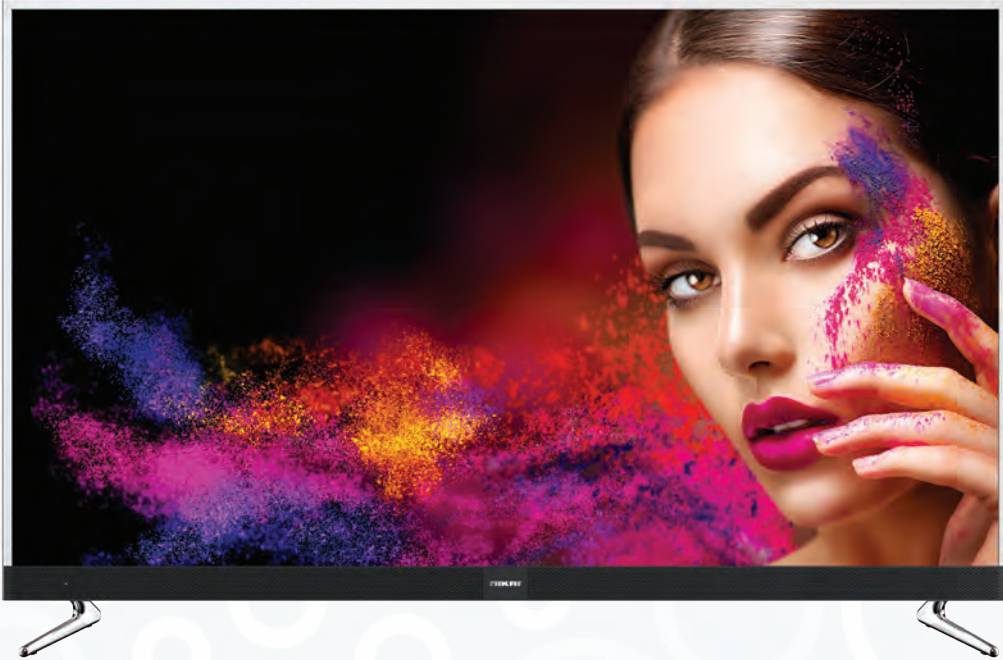

UHD6520LEDSBT 65" UHD SMART LED TV

اندرويد
6.0

PLAY STORE

- Metal Frame & Stand
- Panel Resolution: 3840*2160 (4K*2K),
- 60Hz Refresh Rate • Android 6, Built-in WIFI and also DLNA • SMART APP's such as Twitter, YouTube, Facebook, Skype • Quad Core Processor
- 1.5 GB RAM & 8GB Flash drive • 100Hz Motion Frequency • Digital and Analog TV
- Sleep Timer • OSD Language: English, Arabic, French, Hebrew, Persian • Auto Power Off
- 20W Speaker power output
- Ultra Slim Frame • 1 x ANTENNA jack
- 2 x HDMI inputs (1 compatible with MHL 2.0)
- 1 x computer PC-RGB input
- 2 x USB inputs (1 compatible with 3.0)
- 1 x COMPONENT input • 1 x AV output
- 1 x AV input • 1 x Co Axial • 1 x Headphone output
- Wall Mount (Optional) • Remote Control
- Smart Remote Control (Optional) • User Manual

- الإطار والحامل المعدني
- دقة لوحة التحكم: 3840x2160 (4K*2K)
- معدل التحديث 60 هرتز. • أندرويد 6، واي فاي مدمج إلى جانب DLNA • ميزة التطبيقات الذكية مثل تويتر ويوتيوب، وفيسبوك وسكايب • معالج رباعي النواة • ذاكرة عشوائية 1.5 غيغا بايت، و 8 غيغا بايت سواقة قابلة للإزالة.
- تردد الحركة 100 هرتز • تلفاز رقمي وتناظري • مؤقت نوم
- إطفاء أتوماتيكي • قوة مخرجات مكبر الصوت 20 واط
- إطار فائق الرفة • لغات الشاشة: الإنجليزية، العربية، الفرنسية، العبرية، الفارسية • 1 × مخرج هوائي استقبال
- 2 × نقاط إدخال (1 HDMI متوافق مع 20 واط
- 1 × مدخل RGB متوافق مع الحواسيب.
- 2 × نقاط إدخال يو إس بي (1 متوافق مع 3.0)
- 1 × مدخل COMPONENT
- جهاز تحكم عن بعد • 1 × مخرج AV • حامل جداري (اختياري) • 1 × مدخل AV
- دليل المستخدم • 1 × محور مشترك
- جهاز تحكم عن بعد ذكي • 1 × مخرج سماعات

ULTRA SLIM | METAL FRAME & STAND | DVBT2