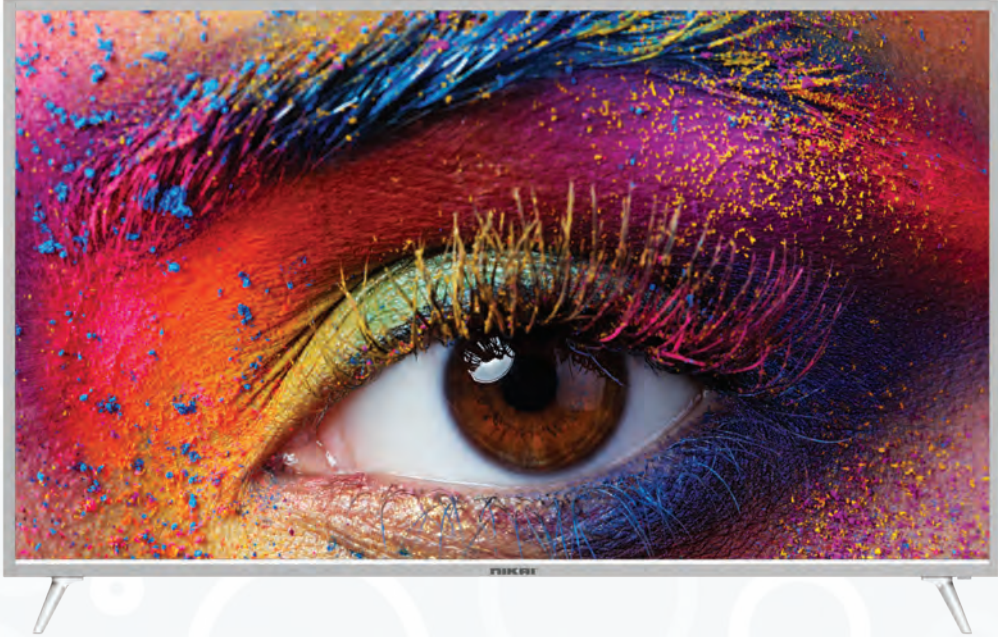

HDMI

SMART TV

RazorSharp
CLARITY

USB

RETINA SCREEN

Ultra-HD
3840x2180

ULTRA SLIM DVBT2 / DVBS2 Optional

UHD5816SLEDM 58" UHD SMART LED TV

- Metal (Silver) Frame & Stand
- Panel Resolution: 3840*2160 (4K*2K),
- 60Hz Refresh Rate • Android 7, Built-in WIFI and also DLNA • SMART APP's such as Twitter, YouTube, Facebook, Skype • Quad Core Processor
- 1.25 GB RAM & 8GB Flash drive
- Digital and Analog TV tuner
- 16W Speaker power output • OSD Language: English, Arabic, French, Hebrew, Persian
- Auto Power Off • Ultra Slim Frame
- 3 x HDMI inputs • 2 x USB inputs
- VGA – PC input • DVBT2S2 CI Smart